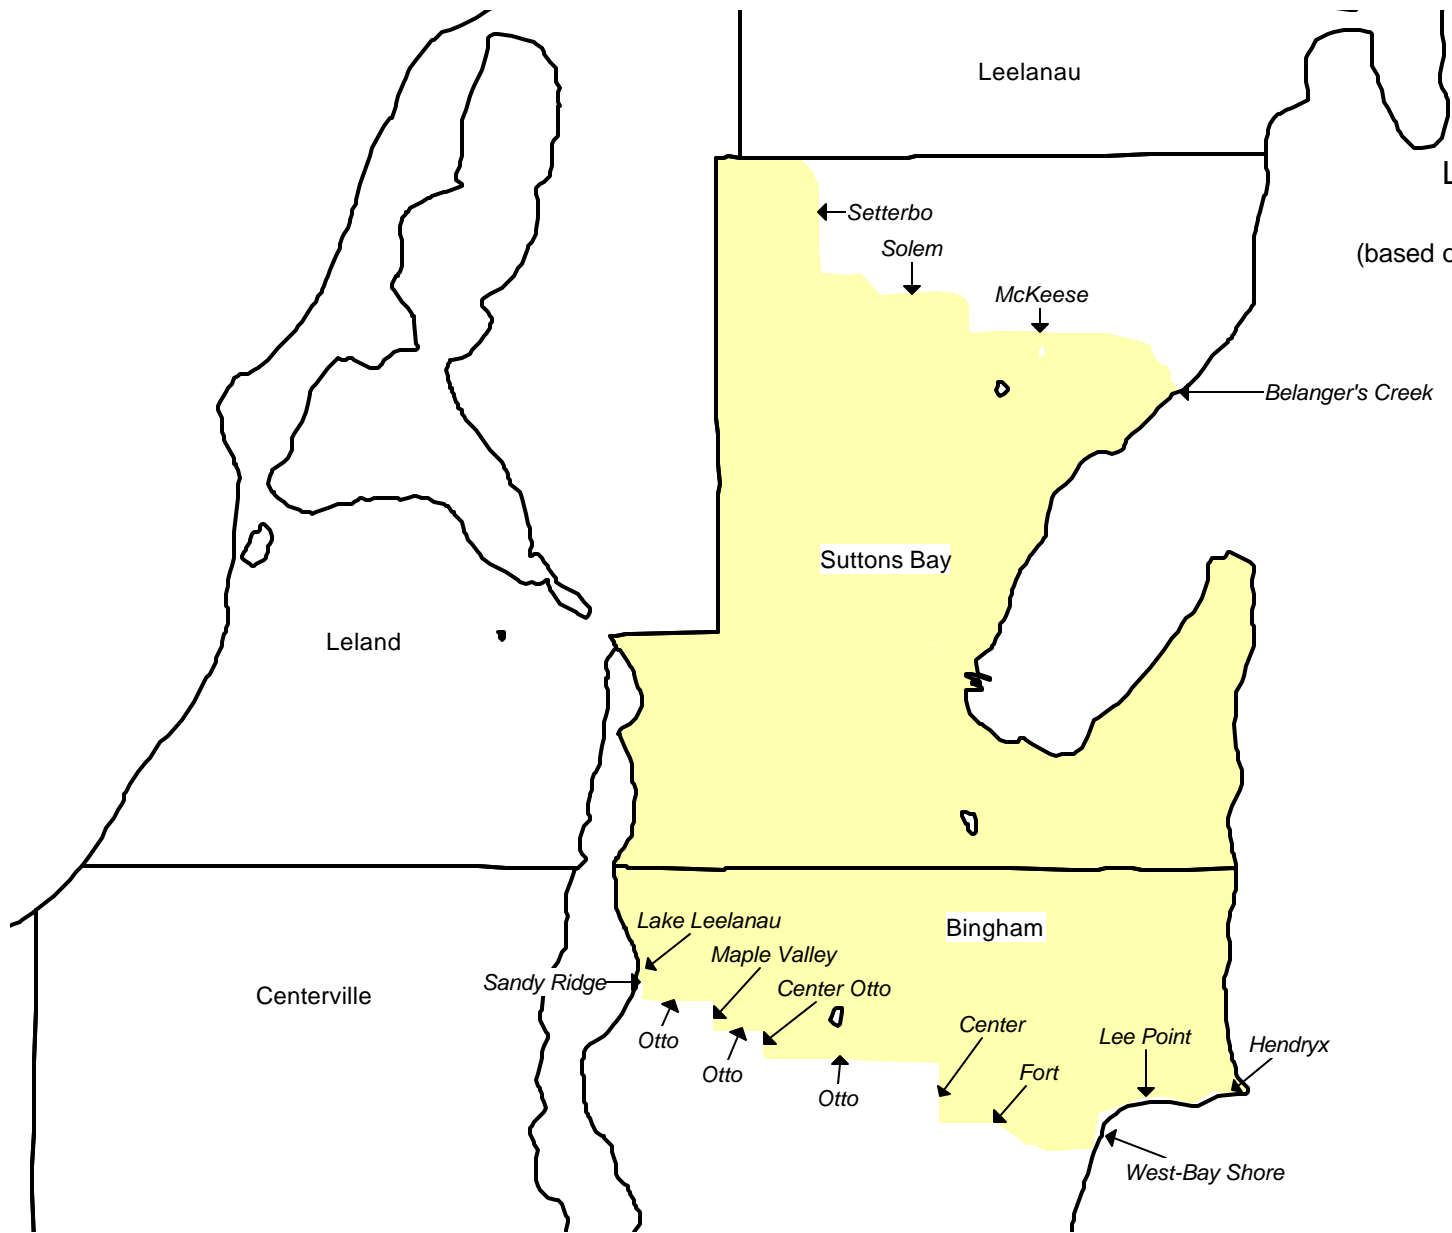

LEELANAU COUNTY, MICHIGAN
COMMISSIONER DISTRICTS
(based on Census 2000 PL 94-171 Redistricting Data)
Adopted 6/6/2001

DISTRICT 1

LEELANAU COUNTY, MICHIGAN
COMMISSIONER DISTRICTS
(based on Census 2000 PL 94-171 Redistricting Data)
Adopted 6/6/2001

DISTRICT 2

LEELANAU COUNTY, MICHIGAN
COMMISSIONER DISTRICTS
(based on Census 2000 PL 94-171 Redistricting Data)
Adopted 6/6/2001
DISTRICT 3

LEELANAU COUNTY, MICHIGAN
COMMISSIONER DISTRICTS

(based on Census 2000 PL 94-171 Redistricting Data)
Adopted 6/6/2001

DISTRICT 4

LEELANAU COUNTY, MICHIGAN
COMMISSIONER DISTRICTS
(based on Census 2000 PL 94-171 Redistricting Data)
Adopted 6/6/2001

DISTRICT 5

LEELANAU COUNTY, MICHIGAN
COMMISSIONER DISTRICTS

(based on Census 2000 PL 94-171 Redistricting Data)
Adopted 6/6/2001

DISTRICT 6

LEELANAU COUNTY, MICHIGAN
COMMISSIONER DISTRICTS
(based on Census 2000 PL 94-171 Redistricting Data)
Adopted 6/6/2001

DISTRICT 7

LEELANAU COUNTY, MICHIGAN
COMMISSIONER DISTRICTS

(based on Census 2000 PL 94-171 Redistricting Data)
Adopted 6/6/2001