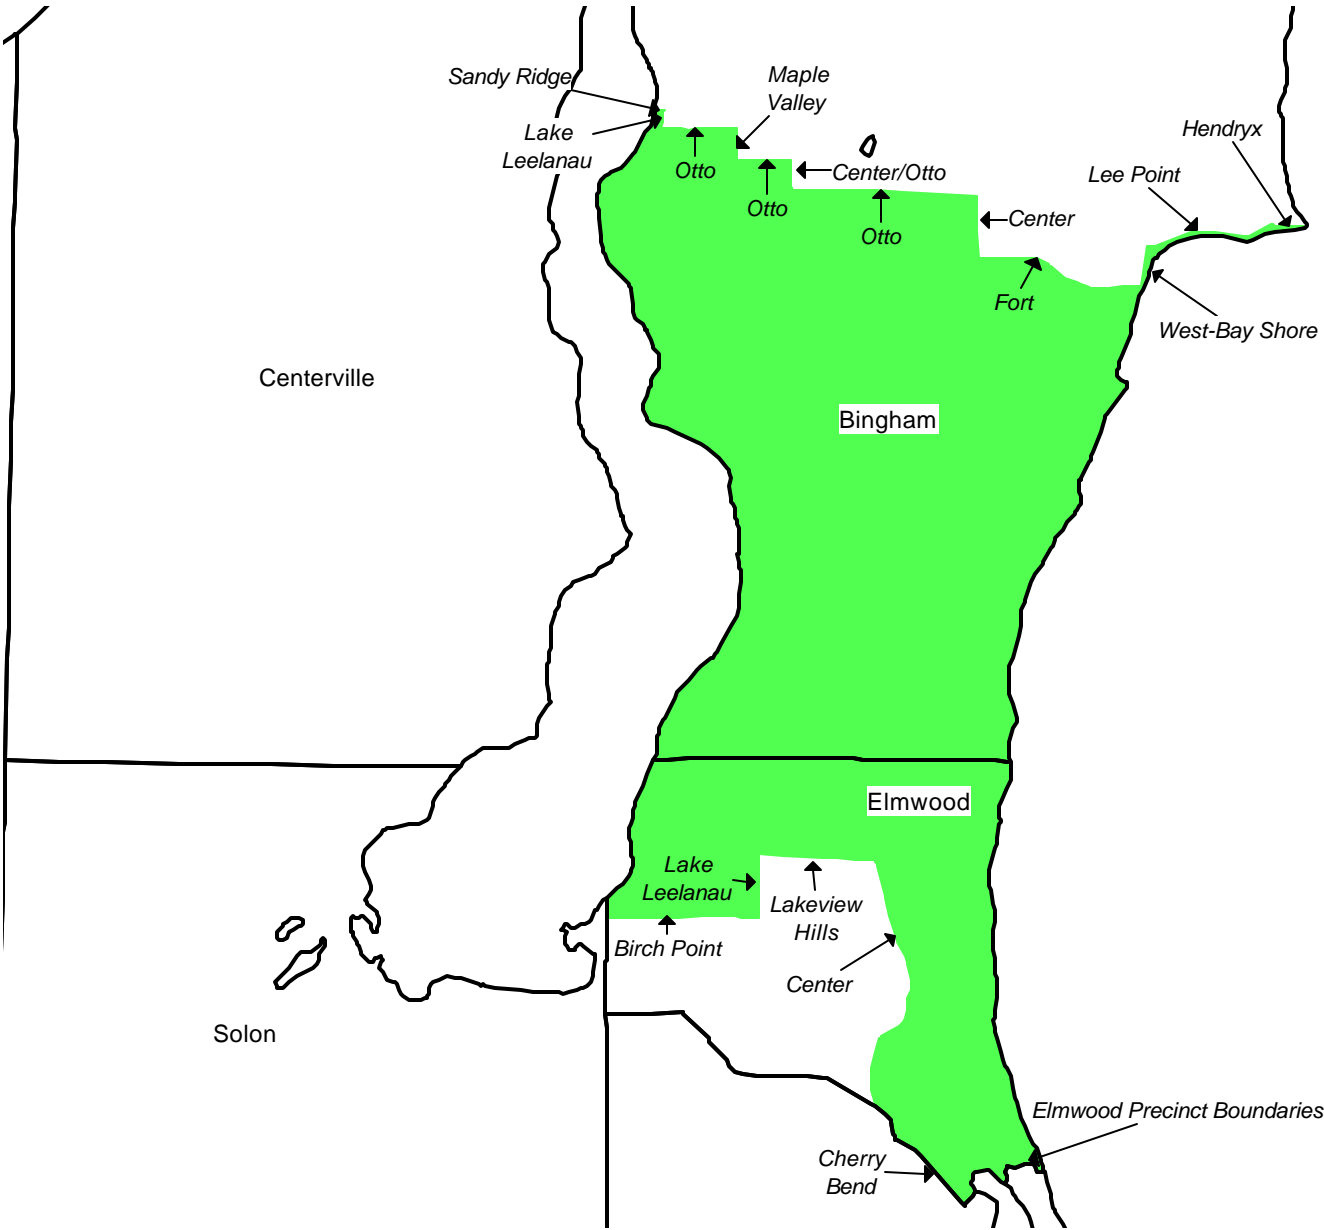

LEELANAU COUNTY, MICHIGAN
COMMISSIONER DISTRICTS
(based on Census 2000 PL 94-171 Redistricting Data)
Adopted 6/6/2001

DISTRICT 1

LEELANAU COUNTY, MICHIGAN
COMMISSIONER DISTRICTS
(based on Census 2000 PL 94-171 Redistricting Data)
Adopted 6/6/2001

DISTRICT 2

LEELANAU COUNTY, MICHIGAN
COMMISSIONER DISTRICTS
(based on Census 2000 PL 94-171 Redistricting Data)
Adopted 6/6/2001
DISTRICT 3

LEELANAU COUNTY, MICHIGAN
COMMISSIONER DISTRICTS

(based on Census 2000 PL 94-171 Redistricting Data)
Adopted 6/6/2001

DISTRICT 4

LEELANAU COUNTY, MICHIGAN
COMMISSIONER DISTRICTS
(based on Census 2000 PL 94-171 Redistricting Data)
Adopted 6/6/2001

DISTRICT 5

LEELANAU COUNTY, MICHIGAN
COMMISSIONER DISTRICTS

(based on Census 2000 PL 94-171 Redistricting Data)
Adopted 6/6/2001

DISTRICT 6

LEELANAU COUNTY, MICHIGAN
COMMISSIONER DISTRICTS
(based on Census 2000 PL 94-171 Redistricting Data)
Adopted 6/6/2001

DISTRICT 7

LEELANAU COUNTY, MICHIGAN
COMMISSIONER DISTRICTS

(based on Census 2000 PL 94-171 Redistricting Data)
Adopted 6/6/2001