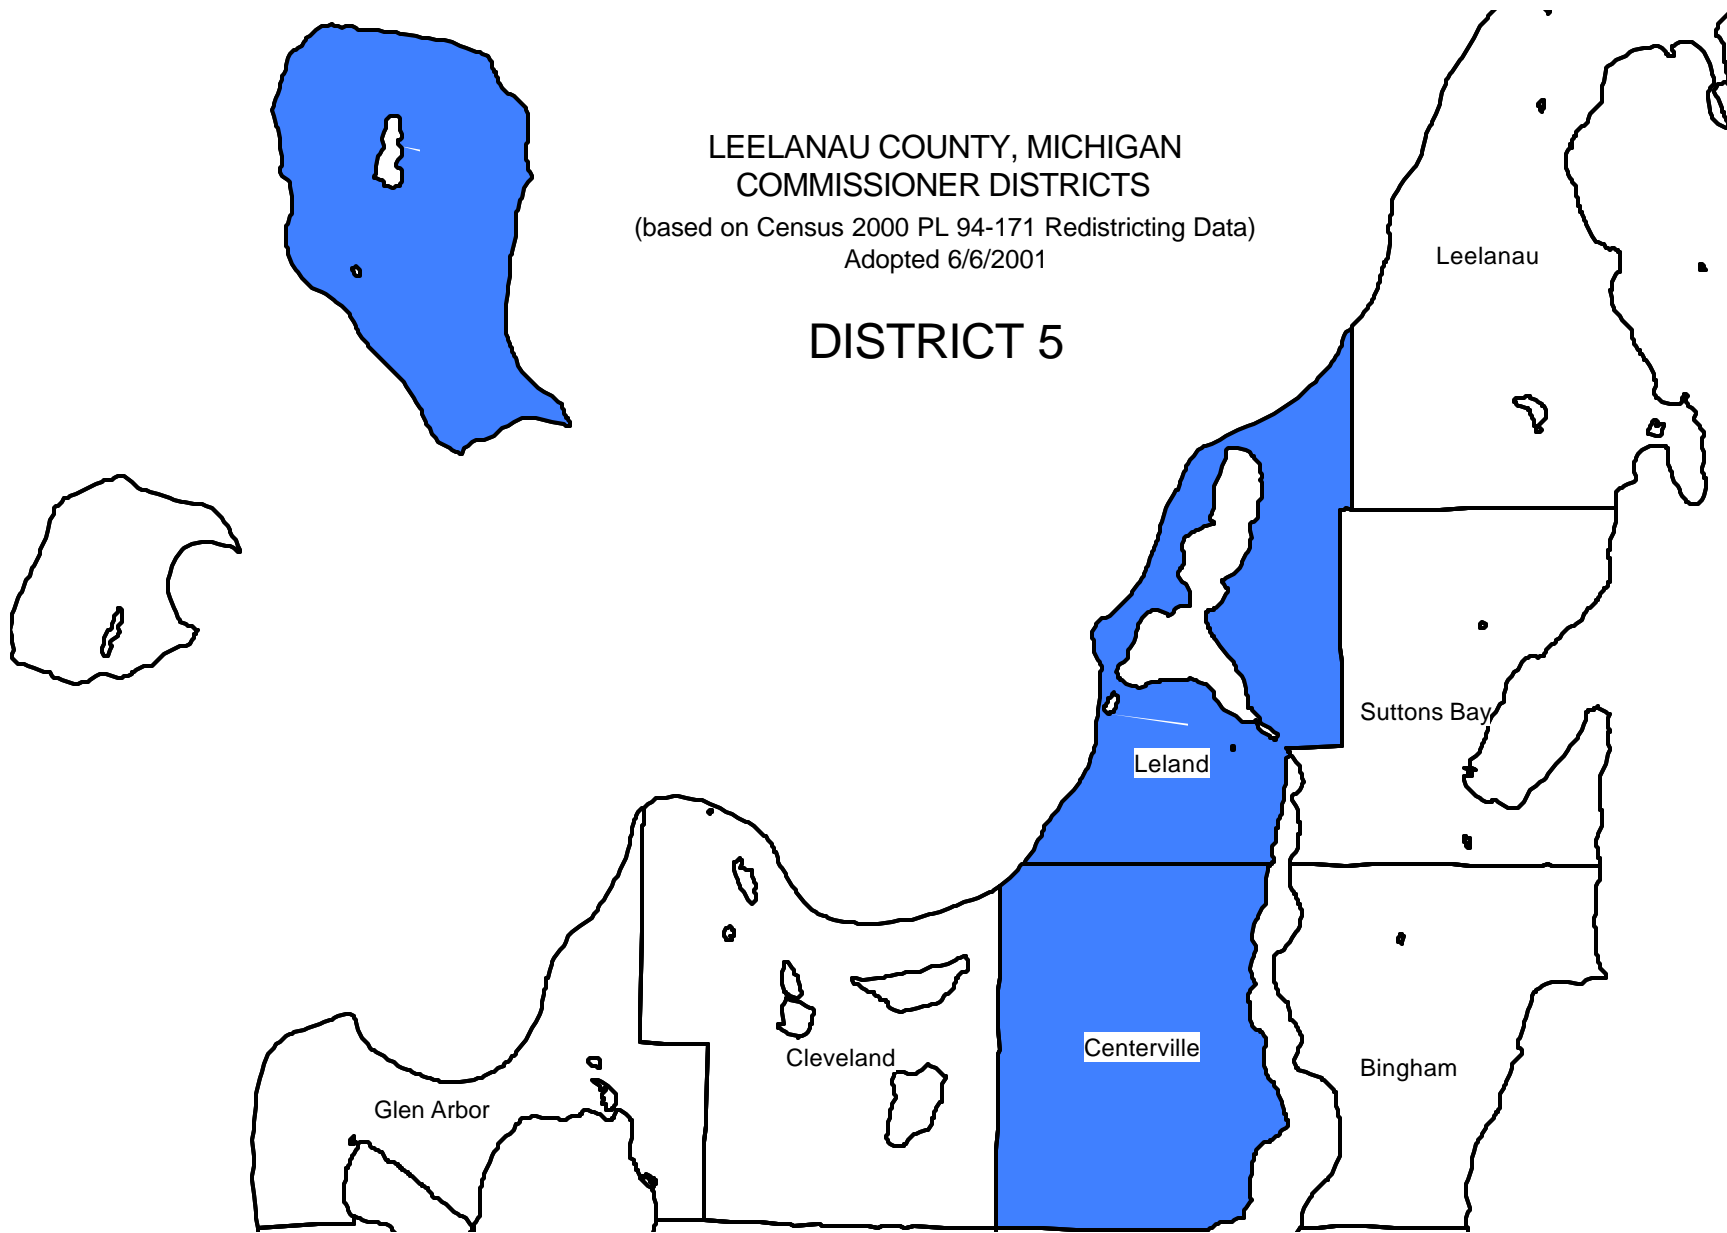

LEELANAU COUNTY, MICHIGAN
COMMISSIONER DISTRICTS
(based on Census 2000 PL 94-171 Redistricting Data)
Adopted 6/6/2001

DISTRICT 1

LEELANAU COUNTY, MICHIGAN
COMMISSIONER DISTRICTS
(based on Census 2000 PL 94-171 Redistricting Data)
Adopted 6/6/2001

DISTRICT 2

LEELANAU COUNTY, MICHIGAN
COMMISSIONER DISTRICTS
(based on Census 2000 PL 94-171 Redistricting Data)
Adopted 6/6/2001
DISTRICT 3

LEELANAU COUNTY, MICHIGAN
COMMISSIONER DISTRICTS

(based on Census 2000 PL 94-171 Redistricting Data)
Adopted 6/6/2001

DISTRICT 4

LEELANAU COUNTY, MICHIGAN
COMMISSIONER DISTRICTS
(based on Census 2000 PL 94-171 Redistricting Data)
Adopted 6/6/2001

DISTRICT 5

LEELANAU COUNTY, MICHIGAN
COMMISSIONER DISTRICTS

(based on Census 2000 PL 94-171 Redistricting Data)
Adopted 6/6/2001

DISTRICT 6

LEELANAU COUNTY, MICHIGAN
COMMISSIONER DISTRICTS
(based on Census 2000 PL 94-171 Redistricting Data)
Adopted 6/6/2001

DISTRICT 7

LEELANAU COUNTY, MICHIGAN
COMMISSIONER DISTRICTS

(based on Census 2000 PL 94-171 Redistricting Data)
Adopted 6/6/2001