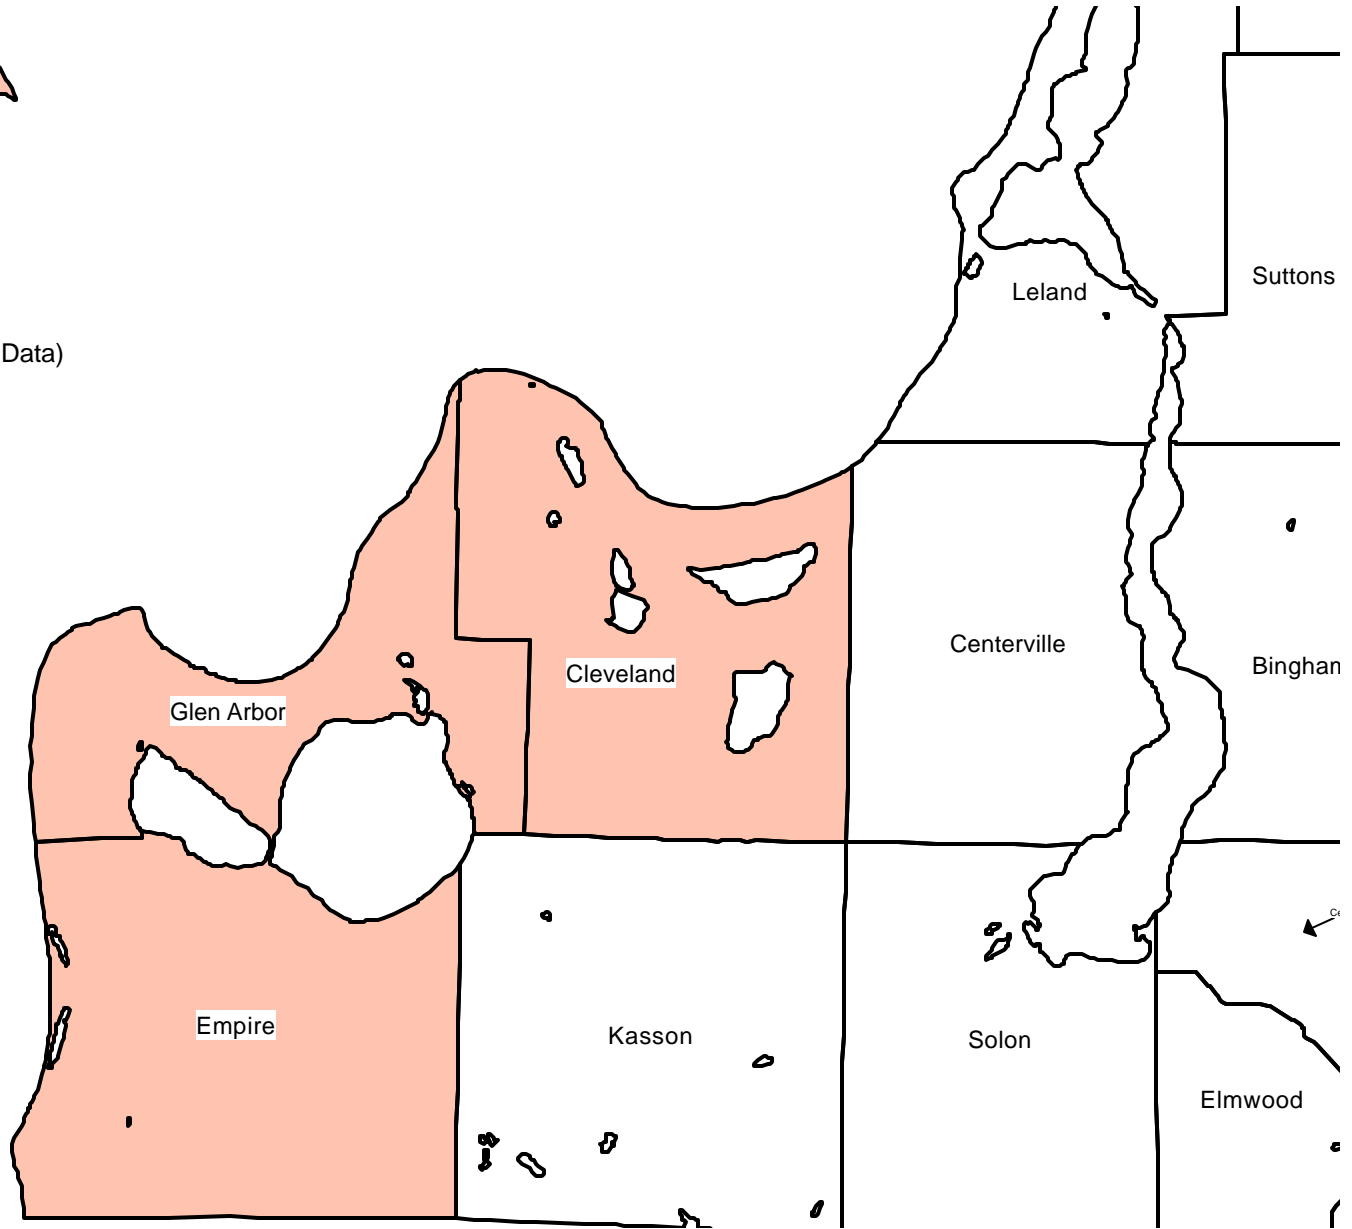

LEELANAU COUNTY, MICHIGAN
COMMISSIONER DISTRICTS
(based on Census 2000 PL 94-171 Redistricting Data)
Adopted 6/6/2001

DISTRICT 1

LEELANAU COUNTY, MICHIGAN
COMMISSIONER DISTRICTS
(based on Census 2000 PL 94-171 Redistricting Data)
Adopted 6/6/2001

DISTRICT 2

LEELANAU COUNTY, MICHIGAN
COMMISSIONER DISTRICTS
(based on Census 2000 PL 94-171 Redistricting Data)
Adopted 6/6/2001
DISTRICT 3

LEELANAU COUNTY, MICHIGAN
COMMISSIONER DISTRICTS

(based on Census 2000 PL 94-171 Redistricting Data)
Adopted 6/6/2001

DISTRICT 4

LEELANAU COUNTY, MICHIGAN
COMMISSIONER DISTRICTS
(based on Census 2000 PL 94-171 Redistricting Data)
Adopted 6/6/2001

DISTRICT 5

LEELANAU COUNTY, MICHIGAN
COMMISSIONER DISTRICTS

(based on Census 2000 PL 94-171 Redistricting Data)
Adopted 6/6/2001

DISTRICT 6

LEELANAU COUNTY, MICHIGAN
COMMISSIONER DISTRICTS
(based on Census 2000 PL 94-171 Redistricting Data)
Adopted 6/6/2001

DISTRICT 7

LEELANAU COUNTY, MICHIGAN
COMMISSIONER DISTRICTS

(based on Census 2000 PL 94-171 Redistricting Data)
Adopted 6/6/2001